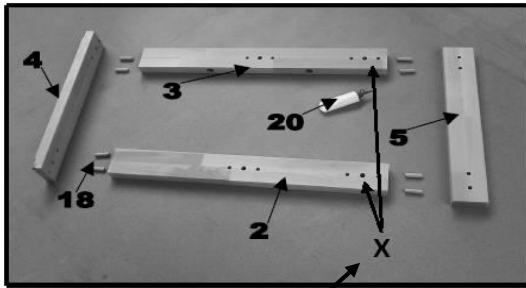

Drawers assembly

Use B3 screws to screw wooden drawer bars to right and middle side of cupboard. Holes for screws are predrilled. Repeat the same on middle side of cupboard

Verwenden Sie B3-Schrauben, um Holzschubladenstangen an der rechten und mittleren Seite des Schrankes anzuschrauben. Löcher für Schrauben sind vorgebohrt. Wiederholen Sie das gleiche auf der Mitte des Schrankes

Right doors

Left doors

Fig. 1

X = lower predrilled holes for stretchers if cupboard is used.

Assembly instruction:

1. Place base (5) Top Rail Support (4) Back Leg (3) and Front Leg (5) with Bench dog holes (2) with dowel holes facing inward as shown (Fig.1). Attach the Base and Top Rail Support to the Front Leg with Bench Dog Holes (2) and Back Leg (3) using four Dowels (18) and Glue (20) for each. **Hint: Do not fill up holes by glue. Smear dowels by glue and insert them into the dowels holes.** Use the inner holes. The outer hole on each side of Top Rail Support (4) will later be used to attach the bench Top (1). Repeat this process for the other leg assembly.

Fig. 2

Fig. 3

2. Use two Dowels (18), one M-12x100 Hex Bolt (11) Washer (13) and M-12 Nut (12) to attach each Middle Stretcher (6) to the leg assembly (Fig. 2 and Fig. 3) Make sure the Bench dog holes in the legs are all facing forward. Repeat this process for the other leg assembly.