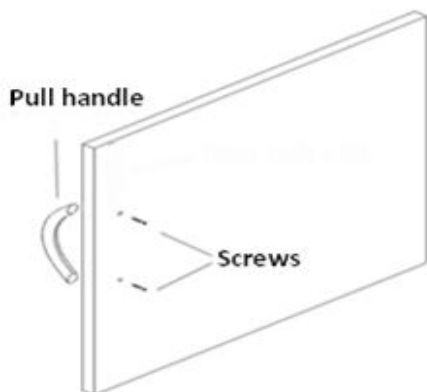

Assembly Instructions - Cupboard HB-II

Attention:

Storage cupboard is made from high quality laminated chipboard for maximum resistance and long service life.

Der Lagerschrank besteht aus hochwertiger laminiertes Spanplatte für maximale Beständigkeit und lange Lebensdauer.

Drawers assembly

Use B3 screws to screw wooden drawer bars to right and middle side of cupboard. Holes for screws are predrilled. Repeat the same on middle side of cupboard

Verwenden Sie B3-Schrauben, um Holzschubladenstangen an der rechten und mittleren Seite des Schrankes anzuschrauben. Löcher für Schrauben sind vorgebohrt. Wiederholen Sie das gleiche auf der Mitte des Schrankes

Right doors

Left doors

Fig. 1

X = lower predrilled holes for stretchers if cupboard is used.

Assembly instruction:

1. Place base (5) Top Rail Support (4) Back Leg (3) and Front Leg (5) with Bench dog holes (2) with dowel holes facing inward as shown (Fig.1). Attach the Base and Top Rail Support to the Front Leg with Bench Dog Holes (2) and Back Leg (3) using four Dowels (18) and Glue (20) for each. **Hint: Do not fill up holes by glue. Smear dowels by glue and insert them into the dowels holes.** Use the inner holes. The outer hole on each side of Top Rail Support (4) will later be used to attach the bench Top (1). Repeat this process for the other leg assembly.

Fig. 2

Fig. 3

2. Use two Dowels (18), one M-12x100 Hex Bolt (11) Washer (13) and M-12 Nut (12) to attach each Middle Stretcher (6) to the leg assembly (Fig. 2 and Fig. 3) Make sure the Bench dog holes in the legs are all facing forward. Repeat this process for the other leg assembly.