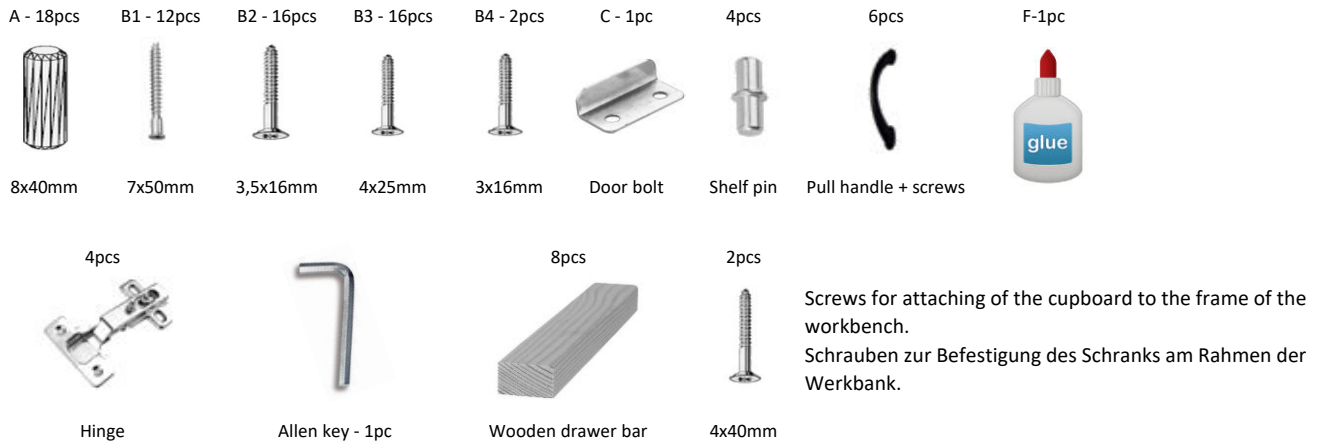

Assembly Instructions - Cupboard HB-II

Attention:

Storage cupboard is made from high quality laminated chipboard for maximum resistance and long service life.

Der Lagerschrank besteht aus hochwertiger laminiertes Spanplatte für maximale Beständigkeit und lange Lebensdauer.

Drawers assembly

Use B3 screws to screw wooden drawer bars to right and middle side of cupboard. Holes for screws are predrilled. Repeat the same on middle side of cupboard

Verwenden Sie B3-Schrauben, um Holzschubladenstangen an der rechten und mittleren Seite des Schrankes anzuschrauben. Löcher für Schrauben sind vorgebohrt. Wiederholen Sie das gleiche auf der Mitte des Schrankes

Right doors

Left doors

Fig. 1

X = lower predrilled holes for stretchers if cupboard is used.

Assembly instruction:

1. Place base (5) Top Rail Support (4) Back Leg (3) and Front Leg (5) with Bench dog holes (2) with dowel holes facing inward as shown (Fig.1). Attach the Base and Top Rail Support to the Front Leg with Bench Dog Holes (2) and Back Leg (3) using four Dowels (18) and Glue (20) for each. **Hint: Do not fill up holes by glue. Smear dowels by glue and insert them into the dowels holes.** Use the inner holes. The outer hole on each side of Top Rail Support (4) will later be used to attach the bench Top (1). Repeat this process for the other leg assembly.

Fig. 2

Fig. 3

2. Use two Dowels (18), one M-12x100 Hex Bolt (11) Washer (13) and M-12 Nut (12) to attach each Middle Stretcher (6) to the leg assembly (Fig. 2 and Fig. 3) Make sure the Bench dog holes in the legs are all facing forward. Repeat this process for the other leg assembly.