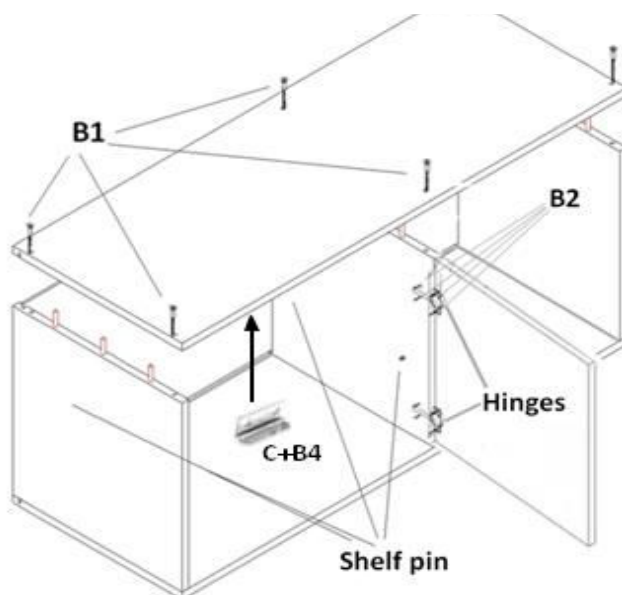

Assembly Instructions - Cupboard HB-II

Attention:

Storage cupboard is made from high quality laminated chipboard for maximum resistance and long service life.

Der Lagerschrank besteht aus hochwertiger laminiertes Spanplatte für maximale Beständigkeit und lange Lebensdauer.

Drawers assembly

Use B3 screws to screw wooden drawer bars to right and middle side of cupboard. Holes for screws are predrilled. Repeat the same on middle side of cupboard

Verwenden Sie B3-Schrauben, um Holzschubladenstangen an der rechten und mittleren Seite des Schrankes anzuschrauben. Löcher für Schrauben sind vorgebohrt. Wiederholen Sie das gleiche auf der Mitte des Schrankes

Right doors

Left doors

Fig. 1

X = lower predrilled holes for stretchers if cupboard is used.

Assembly instruction:

1. Place base (5) Top Rail Support (4) Back Leg (3) and Front Leg (5) with Bench dog holes (2) with dowel holes facing inward as shown (Fig.1). Attach the Base and Top Rail Support to the Front Leg with Bench Dog Holes (2) and Back Leg (3) using four Dowels (18) and Glue (20) for each. **Hint: Do not fill up holes by glue. Smear dowels by glue and insert them into the dowels holes.** Use the inner holes. The outer hole on each side of Top Rail Support (4) will later be used to attach the bench Top (1). Repeat this process for the other leg assembly.

Fig. 2

Fig. 3

2. Use two Dowels (18), one M-12x100 Hex Bolt (11) Washer (13) and M-12 Nut (12) to attach each Middle Stretcher (6) to the leg assembly (Fig. 2 and Fig. 3) Make sure the Bench dog holes in the legs are all facing forward. Repeat this process for the other leg assembly.