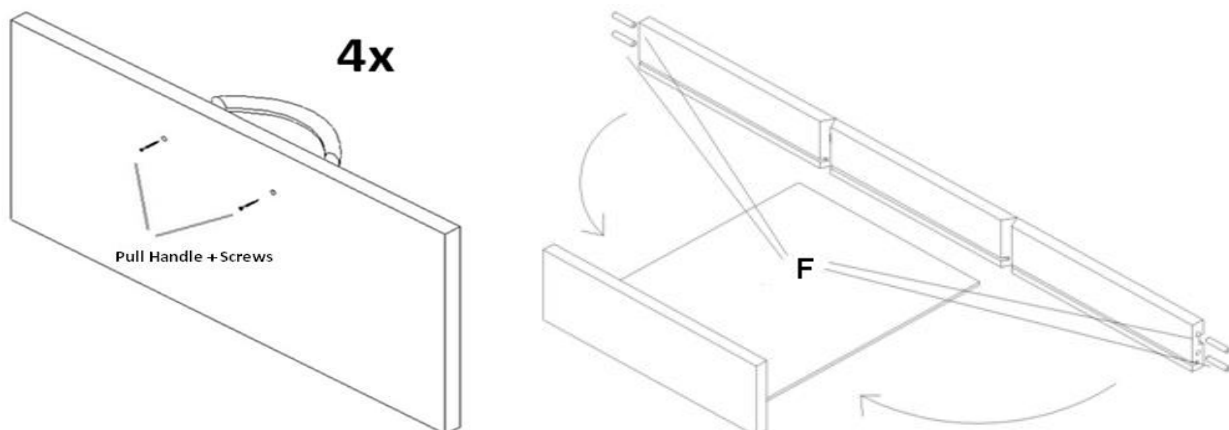

Assembly Instructions - Cupboard HB-II

Attention:

Storage cupboard is made from high quality laminated chipboard for maximum resistance and long service life.

Der Lagerschrank besteht aus hochwertiger laminiertes Spanplatte für maximale Beständigkeit und lange Lebensdauer.

Drawers assembly

Use B3 screws to screw wooden drawer bars to right and middle side of cupboard. Holes for screws are predrilled. Repeat the same on middle side of cupboard

Verwenden Sie B3-Schrauben, um Holzschubladenstangen an der rechten und mittleren Seite des Schrankes anzuschrauben. Löcher für Schrauben sind vorgebohrt. Wiederholen Sie das gleiche auf der Mitte des Schrankes

Right doors

Left doors

Fig. 1

X = lower predrilled holes for stretchers if cupboard is used.

Assembly instruction:

1. Place base (5) Top Rail Support (4) Back Leg (3) and Front Leg (5) with Bench dog holes (2) with dowel holes facing inward as shown (Fig.1). Attach the Base and Top Rail Support to the Front Leg with Bench Dog Holes (2) and Back Leg (3) using four Dowels (18) and Glue (20) for each. **Hint: Do not fill up holes by glue. Smear dowels by glue and insert them into the dowels holes.** Use the inner holes. The outer hole on each side of Top Rail Support (4) will later be used to attach the bench Top (1). Repeat this process for the other leg assembly.

Fig. 2

Fig. 3

2. Use two Dowels (18), one M-12x100 Hex Bolt (11) Washer (13) and M-12 Nut (12) to attach each Middle Stretcher (6) to the leg assembly (Fig. 2 and Fig. 3) Make sure the Bench dog holes in the legs are all facing forward. Repeat this process for the other leg assembly.