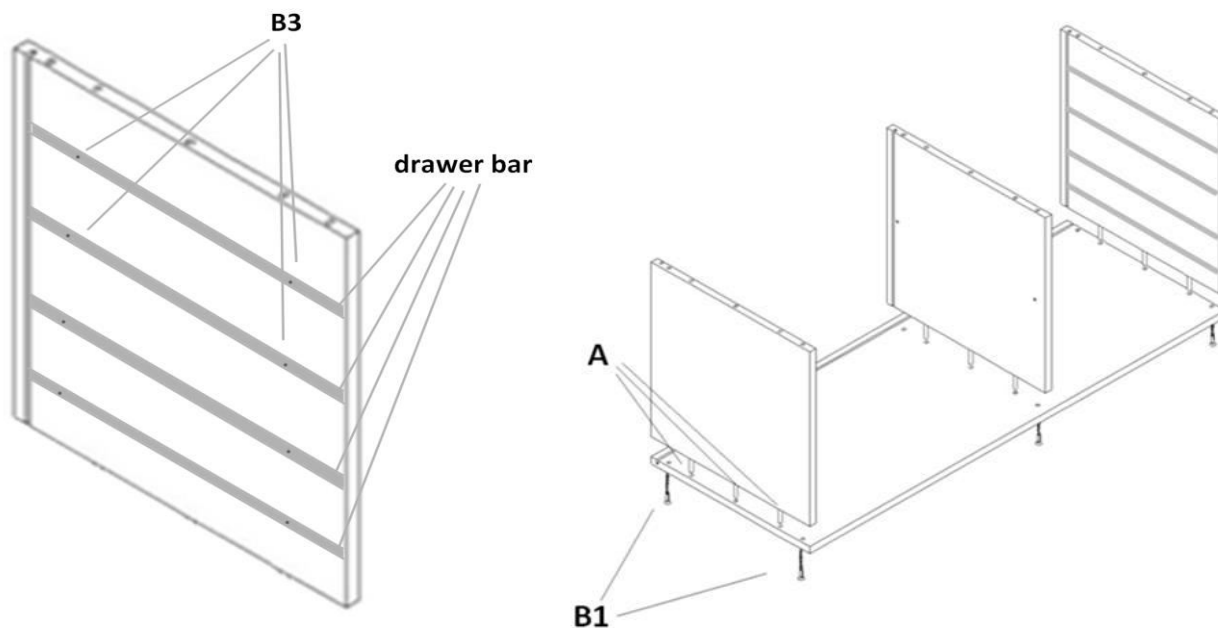

Assembly Instructions - Cupboard HB-II

Attention:

Storage cupboard is made from high quality laminated chipboard for maximum resistance and long service life.

Der Lagerschrank besteht aus hochwertiger laminiertes Spanplatte für maximale Beständigkeit und lange Lebensdauer.

Drawers assembly

Use B3 screws to screw wooden drawer bars to right and middle side of cupboard. Holes for screws are predrilled. Repeat the same on middle side of cupboard

Verwenden Sie B3-Schrauben, um Holzschubladenstangen an der rechten und mittleren Seite des Schrankes anzuschrauben. Löcher für Schrauben sind vorgebohrt. Wiederholen Sie das gleiche auf der Mitte des Schrankes

Right doors

Left doors

Fig. 1

X = lower predrilled holes for stretchers if cupboard is used.

Assembly instruction:

1. Place base (5) Top Rail Support (4) Back Leg (3) and Front Leg (5) with Bench dog holes (2) with dowel holes facing inward as shown (Fig.1). Attach the Base and Top Rail Support to the Front Leg with Bench Dog Holes (2) and Back Leg (3) using four Dowels (18) and Glue (20) for each. **Hint: Do not fill up holes by glue. Smear dowels by glue and insert them into the dowels holes.** Use the inner holes. The outer hole on each side of Top Rail Support (4) will later be used to attach the bench Top (1). Repeat this process for the other leg assembly.

Fig. 2

Fig. 3

2. Use two Dowels (18), one M-12x100 Hex Bolt (11) Washer (13) and M-12 Nut (12) to attach each Middle Stretcher (6) to the leg assembly (Fig. 2 and Fig. 3) Make sure the Bench dog holes in the legs are all facing forward. Repeat this process for the other leg assembly.