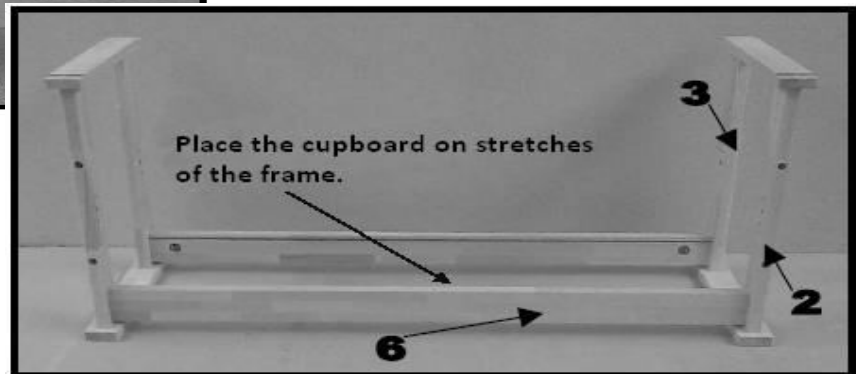

Drawers assembly

Use B3 screws to screw wooden drawer bars to right and middle side of cupboard. Holes for screws are predrilled. Repeat the same on middle side of cupboard

Verwenden Sie B3-Schrauben, um Holzschubladenstangen an der rechten und mittleren Seite des Schrankes anzuschrauben. Löcher für Schrauben sind vorgebohrt. Wiederholen Sie das gleiche auf der Mitte des Schrankes

Right doors

Left doors

Fig. 1

X = lower predrilled holes for stretchers if cupboard is used.

Assembly instruction:

1. Place base (5) Top Rail Support (4) Back Leg (3) and Front Leg (5) with Bench dog holes (2) with dowel holes facing inward as shown (Fig.1). Attach the Base and Top Rail Support to the Front Leg with Bench Dog Holes (2) and Back Leg (3) using four Dowels (18) and Glue (20) for each. **Hint: Do not fill up holes by glue. Smear dowels by glue and insert them into the dowels holes.** Use the inner holes. The outer hole on each side of Top Rail Support (4) will later be used to attach the bench Top (1). Repeat this process for the other leg assembly.

Fig. 2

Fig. 3

2. Use two Dowels (18), one M-12x100 Hex Bolt (11) Washer (13) and M-12 Nut (12) to attach each Middle Stretcher (6) to the leg assembly (Fig. 2 and Fig. 3) Make sure the Bench dog holes in the legs are all facing forward. Repeat this process for the other leg assembly.