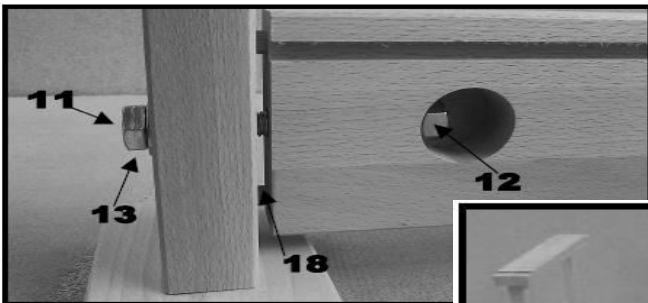

Drawers assembly

Use B3 screws to screw wooden drawer bars to right and middle side of cupboard. Holes for screws are predrilled. Repeat the same on middle side of cupboard

Verwenden Sie B3-Schrauben, um Holzschubladenstangen an der rechten und mittleren Seite des Schrankes anzuschrauben. Löcher für Schrauben sind vorgebohrt. Wiederholen Sie das gleiche auf der Mitte des Schrankes

Right doors

Left doors

Fig. 1

X = lower predrilled holes for stretchers if cupboard is used.

Assembly instruction:

1. Place base (5) Top Rail Support (4) Back Leg (3) and Front Leg (5) with Bench dog holes (2) with dowel holes facing inward as shown (Fig.1). Attach the Base and Top Rail Support to the Front Leg with Bench Dog Holes (2) and Back Leg (3) using four Dowels (18) and Glue (20) for each. **Hint: Do not fill up holes by glue. Smear dowels by glue and insert them into the dowels holes.** Use the inner holes. The outer hole on each side of Top Rail Support (4) will later be used to attach the bench Top (1). Repeat this process for the other leg assembly.

Fig. 2

Fig. 3

2. Use two Dowels (18), one M-12x100 Hex Bolt (11) Washer (13) and M-12 Nut (12) to attach each Middle Stretcher (6) to the leg assembly (Fig. 2 and Fig. 3) Make sure the Bench dog holes in the legs are all facing forward. Repeat this process for the other leg assembly.