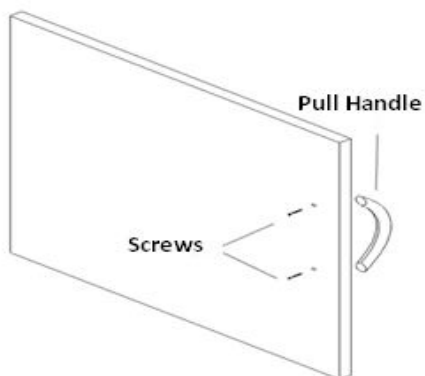

Assembly Instructions - Cupboard HB-II

Attention:

Storage cupboard is made from high quality laminated chipboard for maximum resistance and long service life.

Der Lagerschrank besteht aus hochwertiger laminiertes Spanplatte für maximale Beständigkeit und lange Lebensdauer.

Drawers assembly

Use B3 screws to screw wooden drawer bars to right and middle side of cupboard. Holes for screws are predrilled. Repeat the same on middle side of cupboard

Verwenden Sie B3-Schrauben, um Holzschubladenstangen an der rechten und mittleren Seite des Schrankes anzuschrauben. Löcher für Schrauben sind vorgebohrt. Wiederholen Sie das gleiche auf der Mitte des Schrankes

Right doors

Left doors

Fig. 1

X = lower predrilled holes for stretchers if cupboard is used.

Assembly instruction:

1. Place base (5) Top Rail Support (4) Back Leg (3) and Front Leg (5) with Bench dog holes (2) with dowel holes facing inward as shown (Fig.1). Attach the Base and Top Rail Support to the Front Leg with Bench Dog Holes (2) and Back Leg (3) using four Dowels (18) and Glue (20) for each. **Hint: Do not fill up holes by glue. Smear dowels by glue and insert them into the dowels holes.** Use the inner holes. The outer hole on each side of Top Rail Support (4) will later be used to attach the bench Top (1). Repeat this process for the other leg assembly.

Fig. 2

Fig. 3

2. Use two Dowels (18), one M-12x100 Hex Bolt (11) Washer (13) and M-12 Nut (12) to attach each Middle Stretcher (6) to the leg assembly (Fig. 2 and Fig. 3) Make sure the Bench dog holes in the legs are all facing forward. Repeat this process for the other leg assembly.