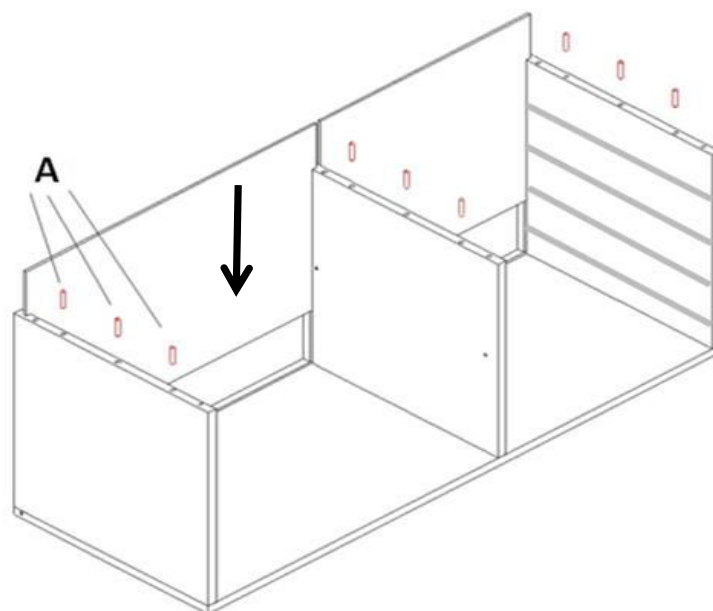

Assembly Instructions - Cupboard HB-II

Attention:

Storage cupboard is made from high quality laminated chipboard for maximum resistance and long service life.

Der Lagerschrank besteht aus hochwertiger laminiertes Spanplatte für maximale Beständigkeit und lange Lebensdauer.

Drawers assembly

Use B3 screws to screw wooden drawer bars to right and middle side of cupboard. Holes for screws are predrilled. Repeat the same on middle side of cupboard

Verwenden Sie B3-Schrauben, um Holzschubladenstangen an der rechten und mittleren Seite des Schrankes anzuschrauben. Löcher für Schrauben sind vorgebohrt. Wiederholen Sie das gleiche auf der Mitte des Schrankes

Right doors

Left doors

Fig. 1

X = lower predrilled holes for stretchers if cupboard is used.

Assembly instruction:

1. Place base (5) Top Rail Support (4) Back Leg (3) and Front Leg (5) with Bench dog holes (2) with dowel holes facing inward as shown (Fig.1). Attach the Base and Top Rail Support to the Front Leg with Bench Dog Holes (2) and Back Leg (3) using four Dowels (18) and Glue (20) for each. **Hint: Do not fill up holes by glue. Smear dowels by glue and insert them into the dowels holes.** Use the inner holes. The outer hole on each side of Top Rail Support (4) will later be used to attach the bench Top (1). Repeat this process for the other leg assembly.